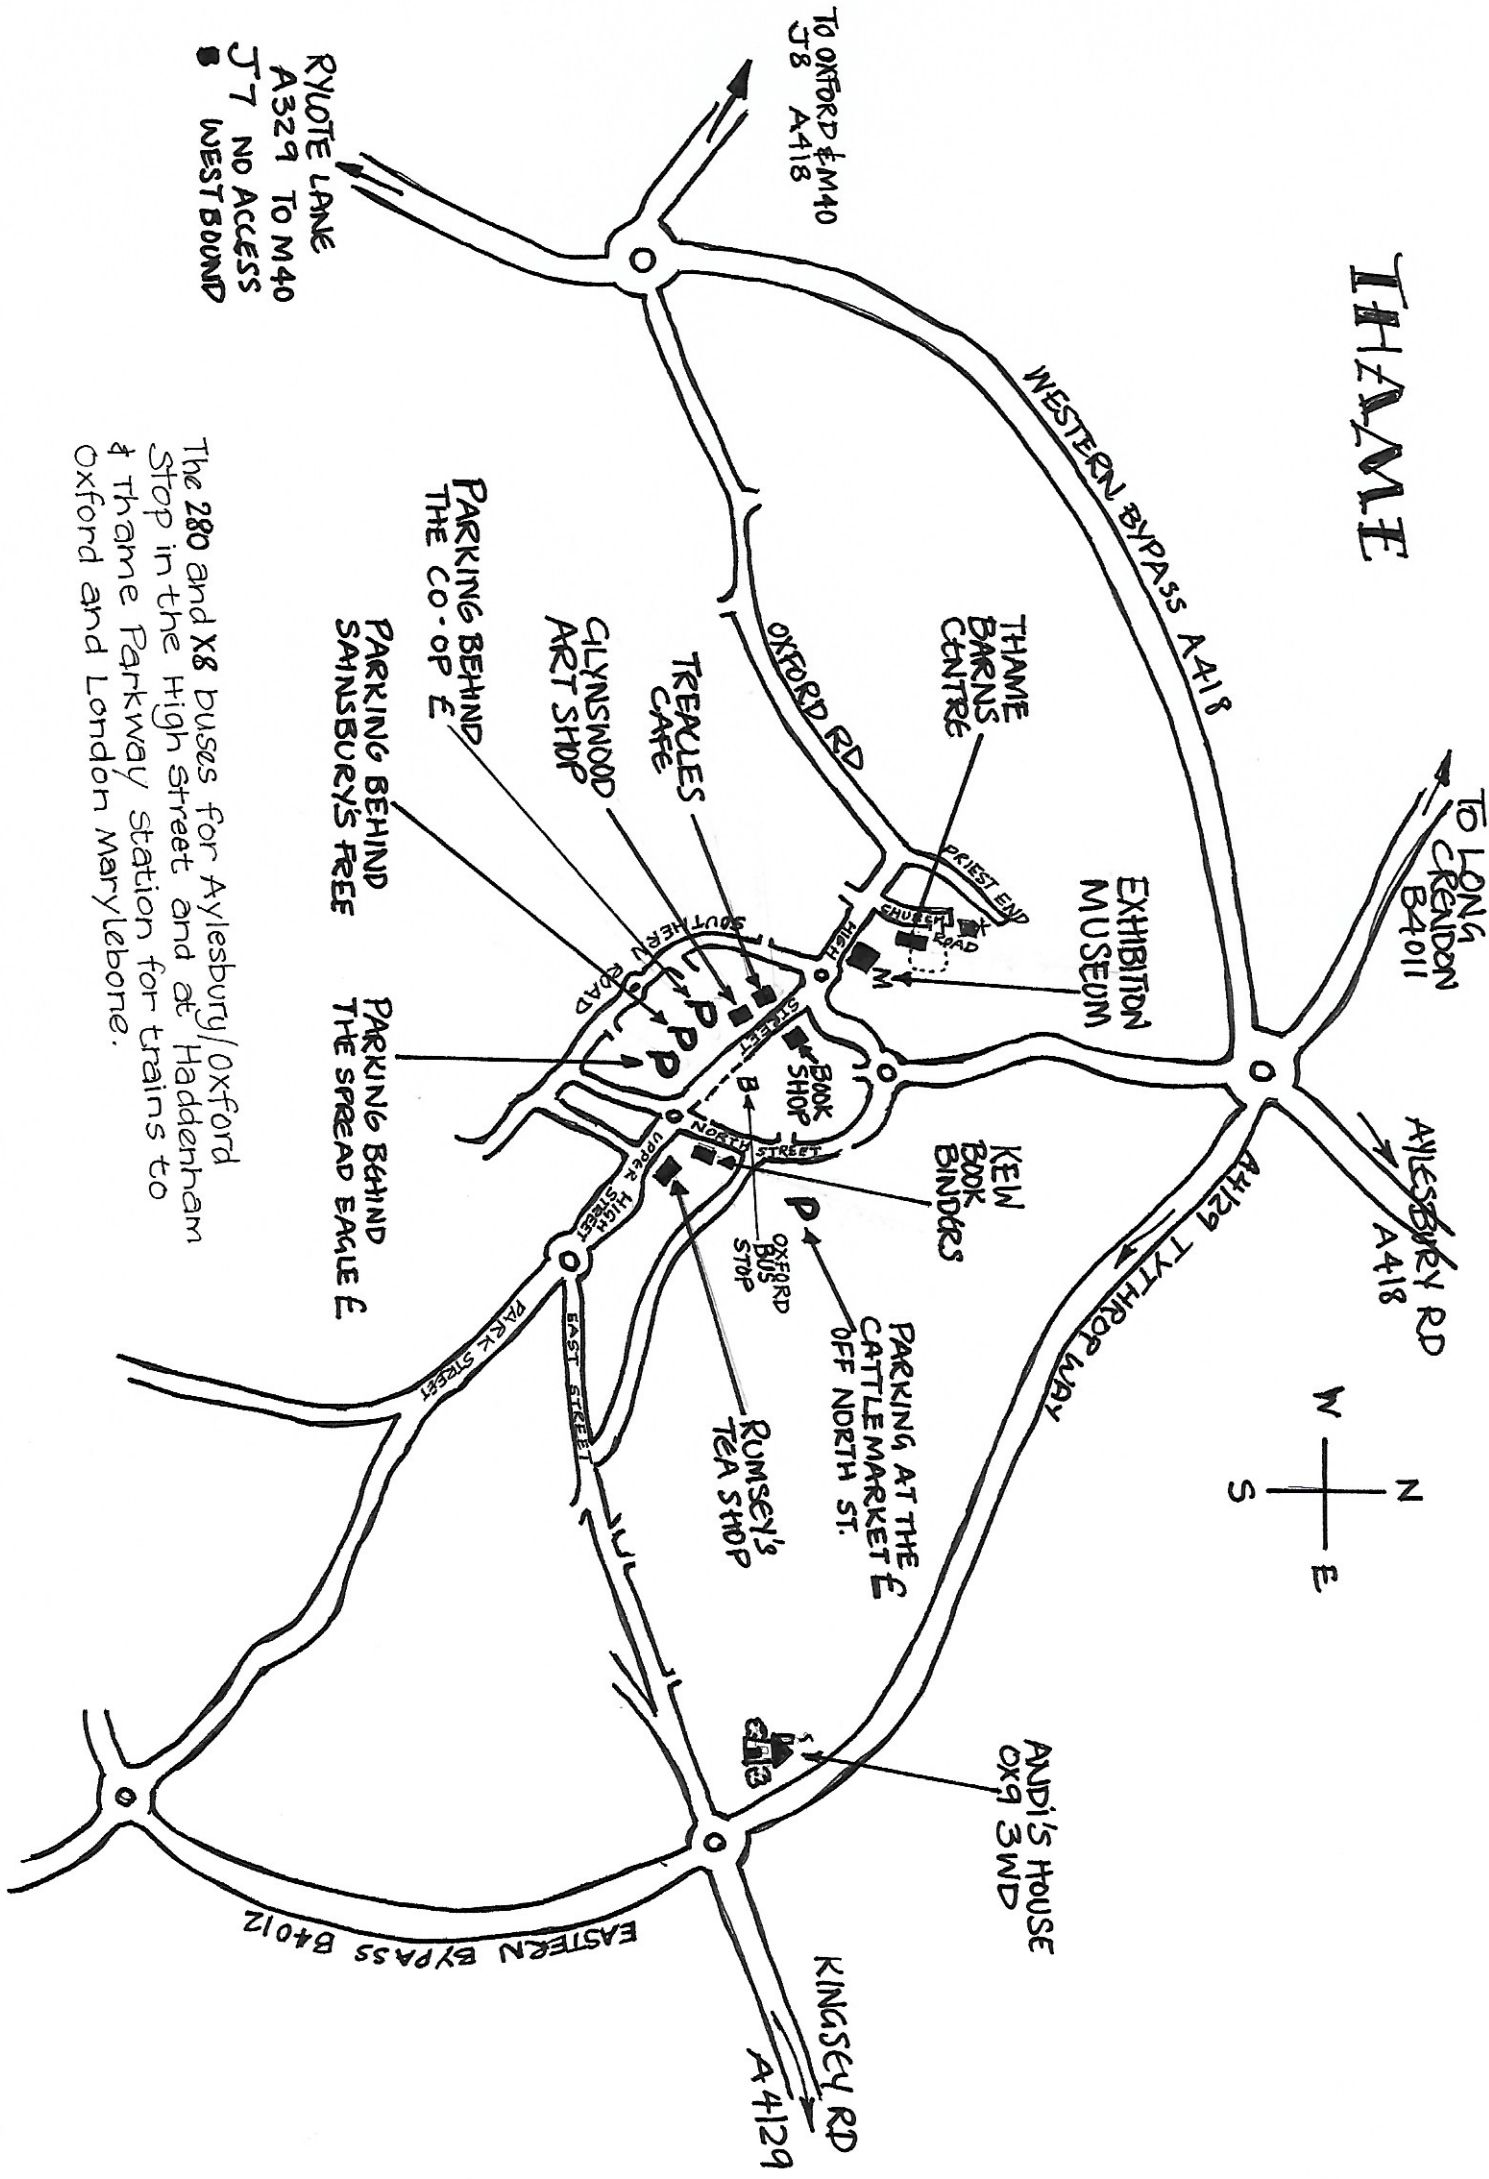

THAME

The 280 and X8 buses for Aylesbury/Oxford stop in the high street and at Haddenham & Thame Parkway station for trains to Oxford and London Marylebone.

RYLOTHE LANE
A329 TO M40
J7 NO ACCESS
WEST BOUND